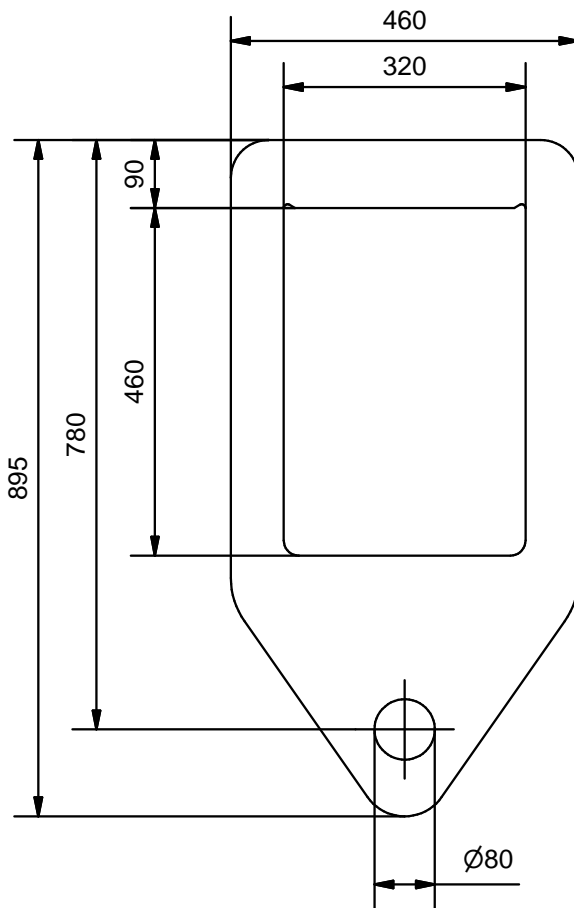

Features LLSL60

Safe Work Load:	150 kN	(34 kips)
Self Weight:	24 kg	(53 lbs)
Model Number LLSL60 includes set of four (4) anchors		

OPAALSTRAAT 44, 7554 TS HENGELO HOLLAND
 PO BOX 421, 7550 AK HENGELO HOLLAND
 TELEPHONE 074-2422045 FACSMILE 074-2430338

3rd ANGLE
 PROJECTION

Model Number:
LLSL60

Drawing Number: **02972.50.07.00-03**

Part Number:
02972.01.07.00-03

REV.: 0	DATE: 31-10-2013	SCALE: 1:10	FORM: A4
------------	---------------------	----------------	-------------